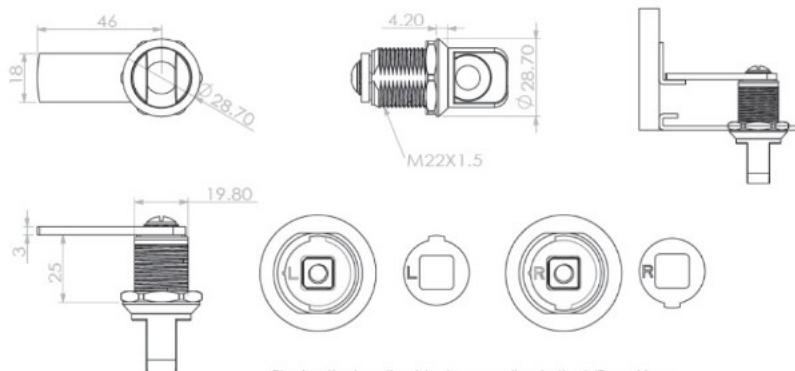

PRODUCT SHEET

Description:

Padlockable Cam Lock "Roto", 180DG, L/R, $\varnothing 22 \times 25$ mm, Chrome Plated, Straight Cam Plate C/E: 45mm, Pre-installed as Right, Hand, Can be Changed to Left Hand, Hex Nut Fixing, 8mm, Shackle Hole

Item number:

14.04.578-0

Units	Box	Carton	HS Code	Barcode
Pcs.			8301300000	 5704866520539

Placing the locating blocks according to the L/R markings can achieve the setting of L and R rotation directions.