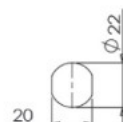

PRODUCT SHEET

Description:

Padlockable Cam Lock "Roto", 180DG, L/R, $\varnothing 22 \times 25$ mm, Chrome Plated, Straight Cam Plate C/E: 45mm, Pre-installed as Right, Hand, Can be Changed to Left Hand, Hex Nut Fixing, 8mm, Shackle Hole

Item number:

14.04.578-0

Units	Box	Carton	HS Code	Barcode
Pcs.			8301300000	 5704866520539

Placing the locating blocks according to the L/R markings can achieve the setting of L and R rotation directions.